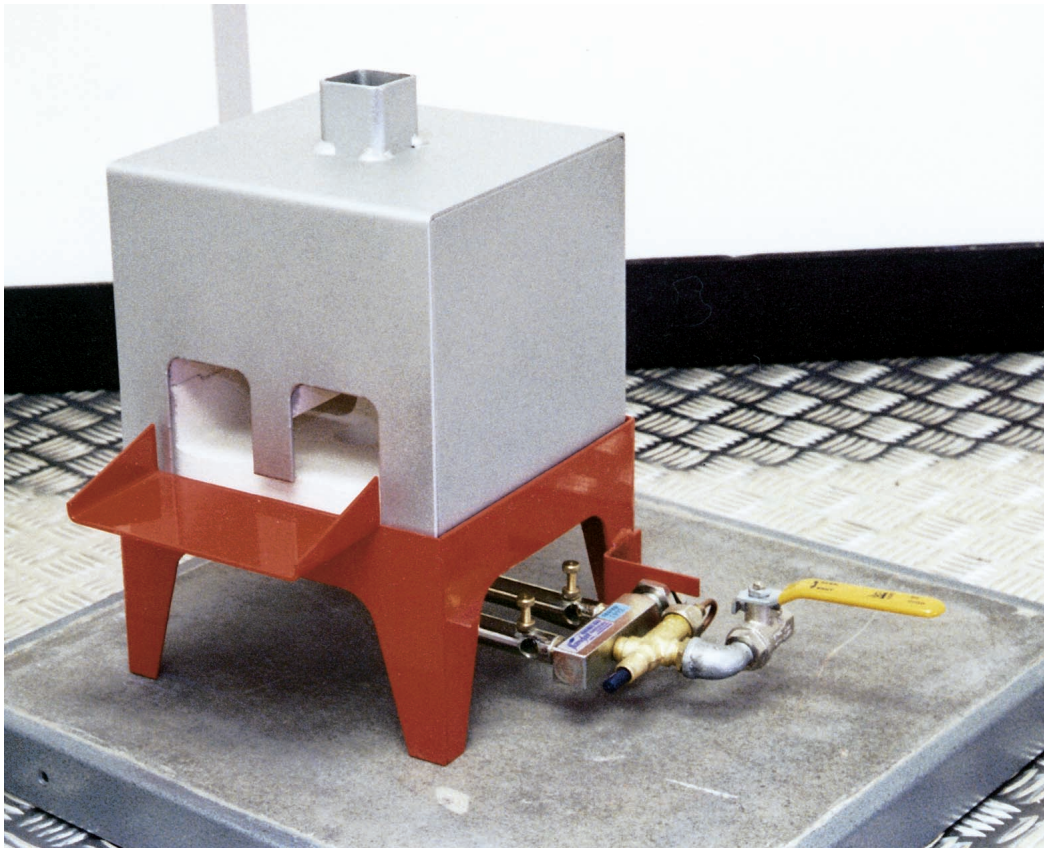

GN2052 Stove

Flamefast GN2052 Double Solder Stove

Rating: Not Rated Yet

Price:

Variant price modifier:

Base price with tax:

Price with discount:

Salesprice with discount:

You save:

Tax amount:

[Ask a question about this product](#)

Description

Flamefast GN2052 Double Solder Stove is a gas operated Twin Burner stove which allows Soldering Irons to be kept at working temperature without being burnt. It is supplied complete with pizod spark ignitor, burner, burner tray and temperature controller. ENGM305