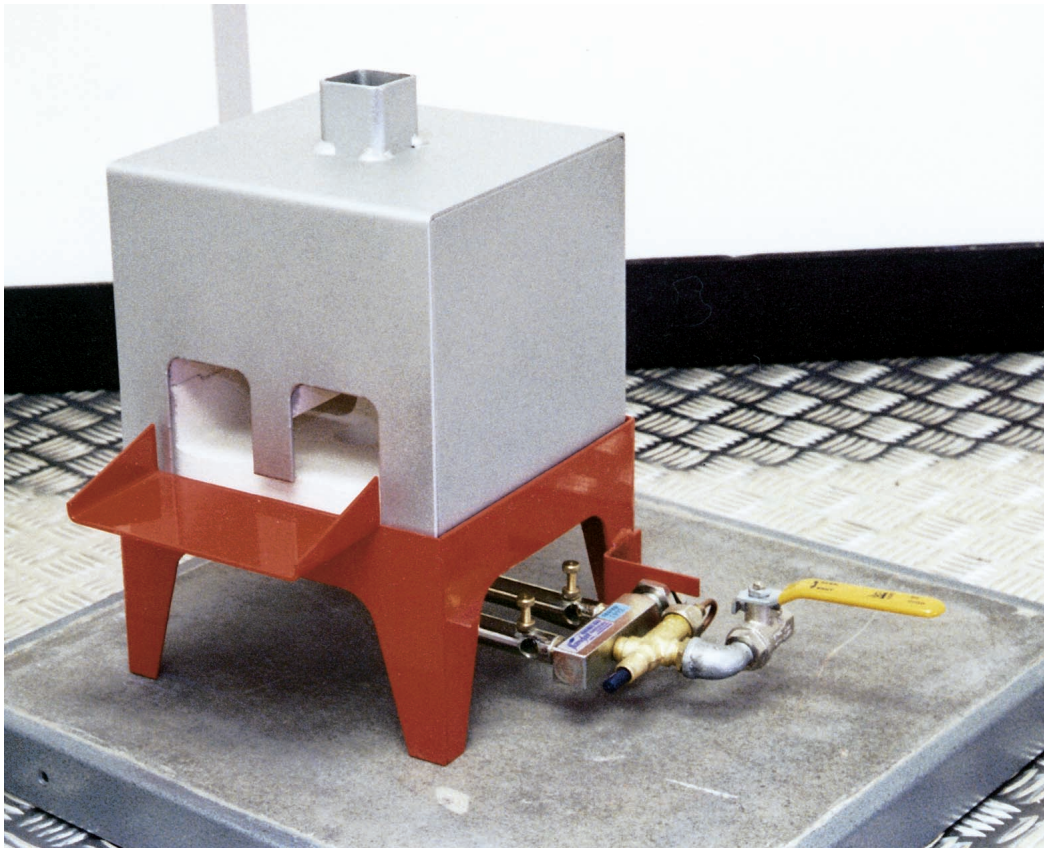

## GN2052 Stove

Flamefast GN2052 Double Solder Stove

Rating: Not Rated Yet

**Price:**

Variant price modifier:

Base price with tax:

Price with discount:

Salesprice with discount:

You save:

Tax amount:

[Ask a question about this product](#)

Description

Flamefast GN2052 Double Solder Stove is a gas operated Twin Burner stove which allows Soldering Irons to be kept at working temperature without being burnt. It is supplied complete with pizod spark ignitor, burner, burner tray and temperature controller. ENGM305